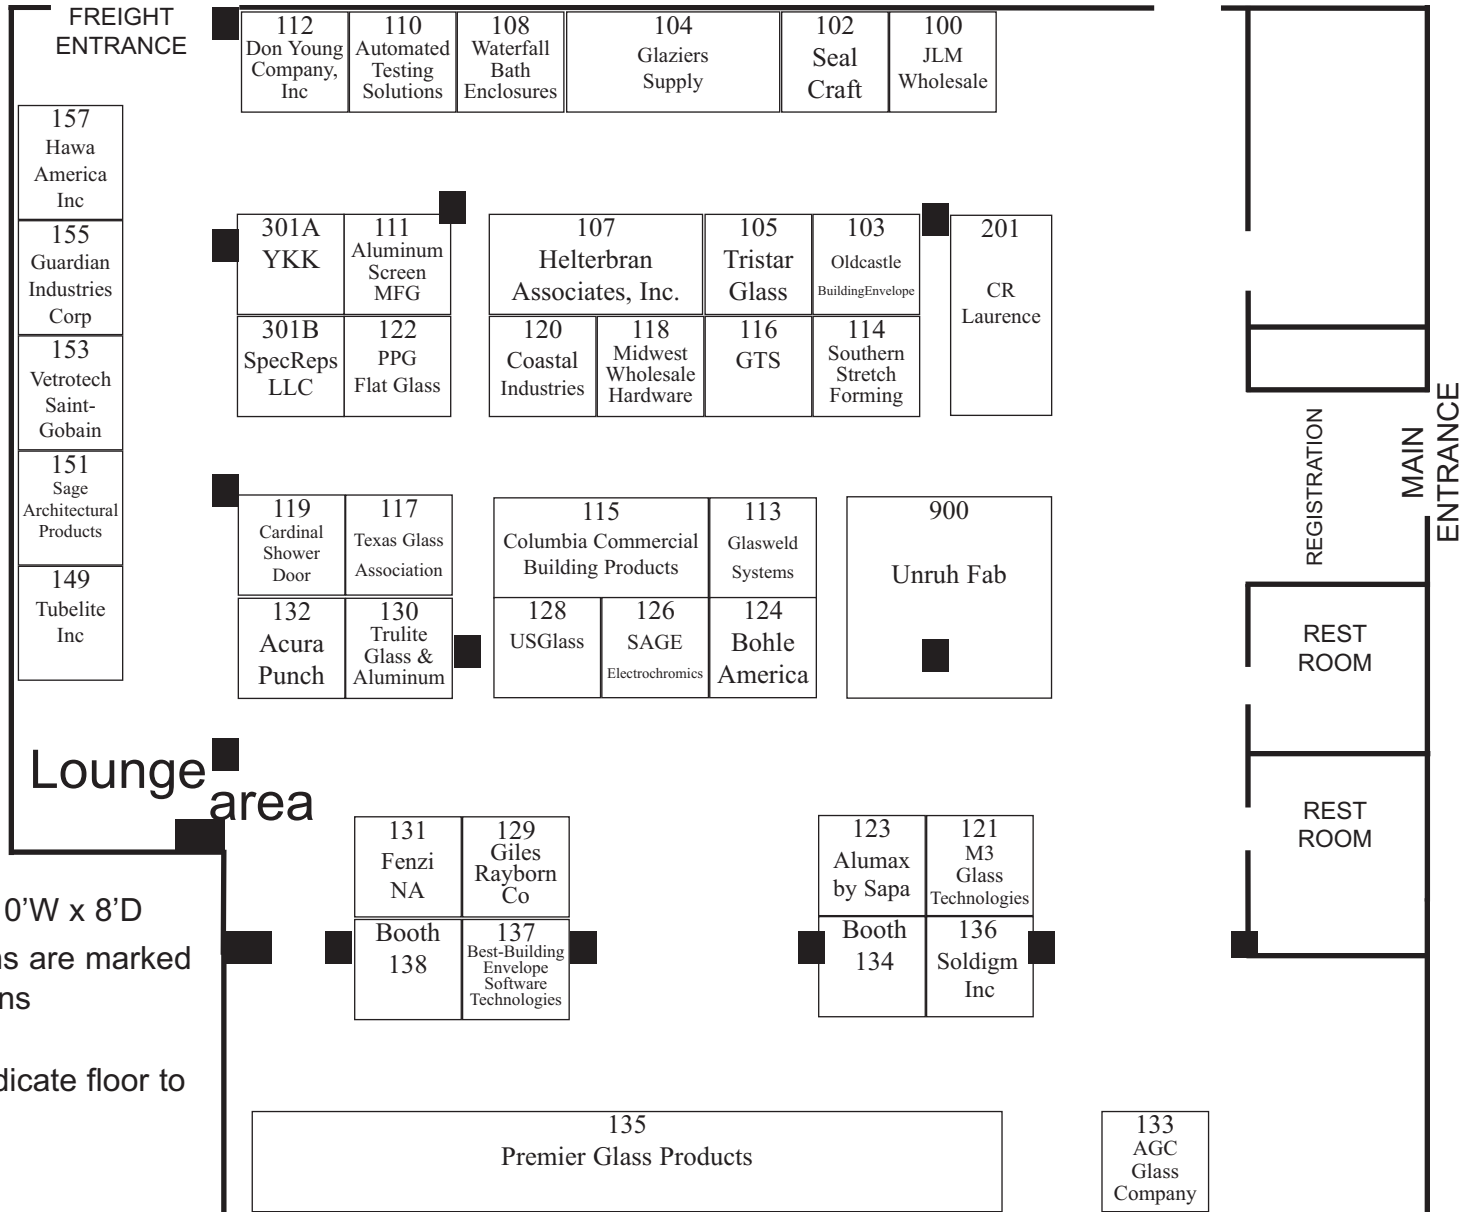

Glass TEXpo™ 2012

April 12-13, 2012

El Tropicano Riverwalk in San Antonio, TX

FLOOR PLAN

- ◆Booths are 10'W x 8'D
- ◆Larger booths are marked with dimensions
- Boxes indicate floor to ceiling pillars