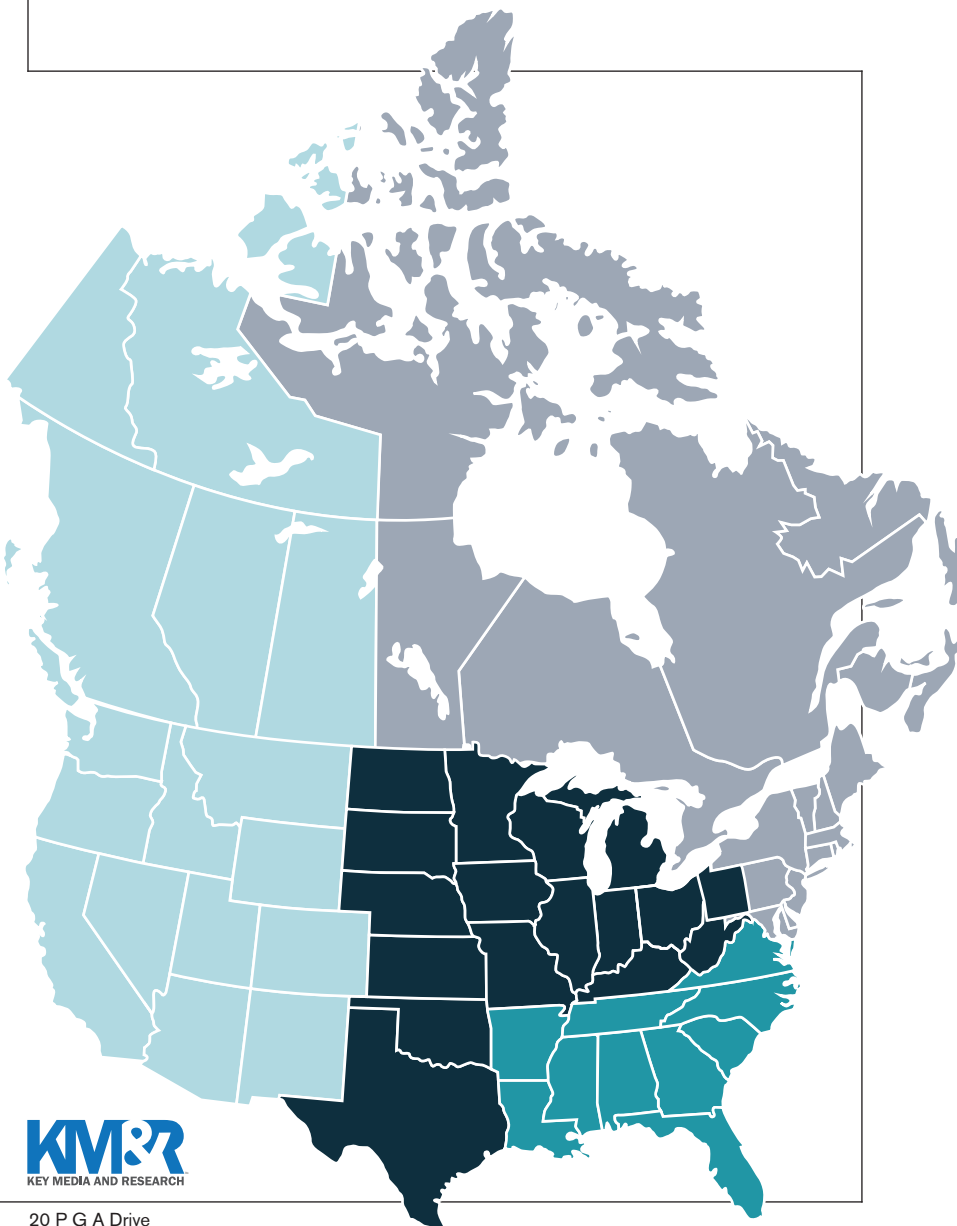

KEY SALES MANAGERS BY TERRITORY

Northeast States

Josh Lentz

613 Emory Dr.
Snohomish, WA 98290
Tel: 360/563-4936
Fax: 888/786-8777
jlentz@glass.com

Midwest States

Lisa Naugle

Associate Publisher
664 N. Peoria St.
Suite 1N
Chicago, IL 60642
Tel: 312/850-0899
Fax: 312/277-2912
lnaugle@glass.com

Southeast States

Scott Rickles

1005 Lee St.
Milton, GA 30004
Tel: 770/664-4567
Fax: 770/740-1399
srickles@glass.com

Europe

Patrick Connolly

99 Kings Rd.
Westcliff on Sea
Essex SSO 8PH
England
Tel: 44-1-702-477341
Fax: 44-1-702-477559
patco@glass.com

West Coast, Canada, Australia and New Zealand

Josh Lentz

613 Emory Dr.
Snohomish, WA 98290
Tel: 360/563-4936
Fax: 888/786-8777
jlentz@glass.com

Asia and South America

Casey Flores

144 Penn Avenue
Pittsburgh, PA 15210
Tel: 540/602-3268
cflores@glass.com

Classifieds/Suppliers Guide

Erin Harris

Tel: 540/602-3250
Fax: 540/720-5687
eharris@glass.com

All others

Debra Levy

Please contact the
publisher directly at
540/602-3282
or deb@glass.com

20 P G A Drive
Suite 201
Stafford, VA 22554, USA
540/720-5584
www.keymediaresearch.com
info@keymediaresearch.com