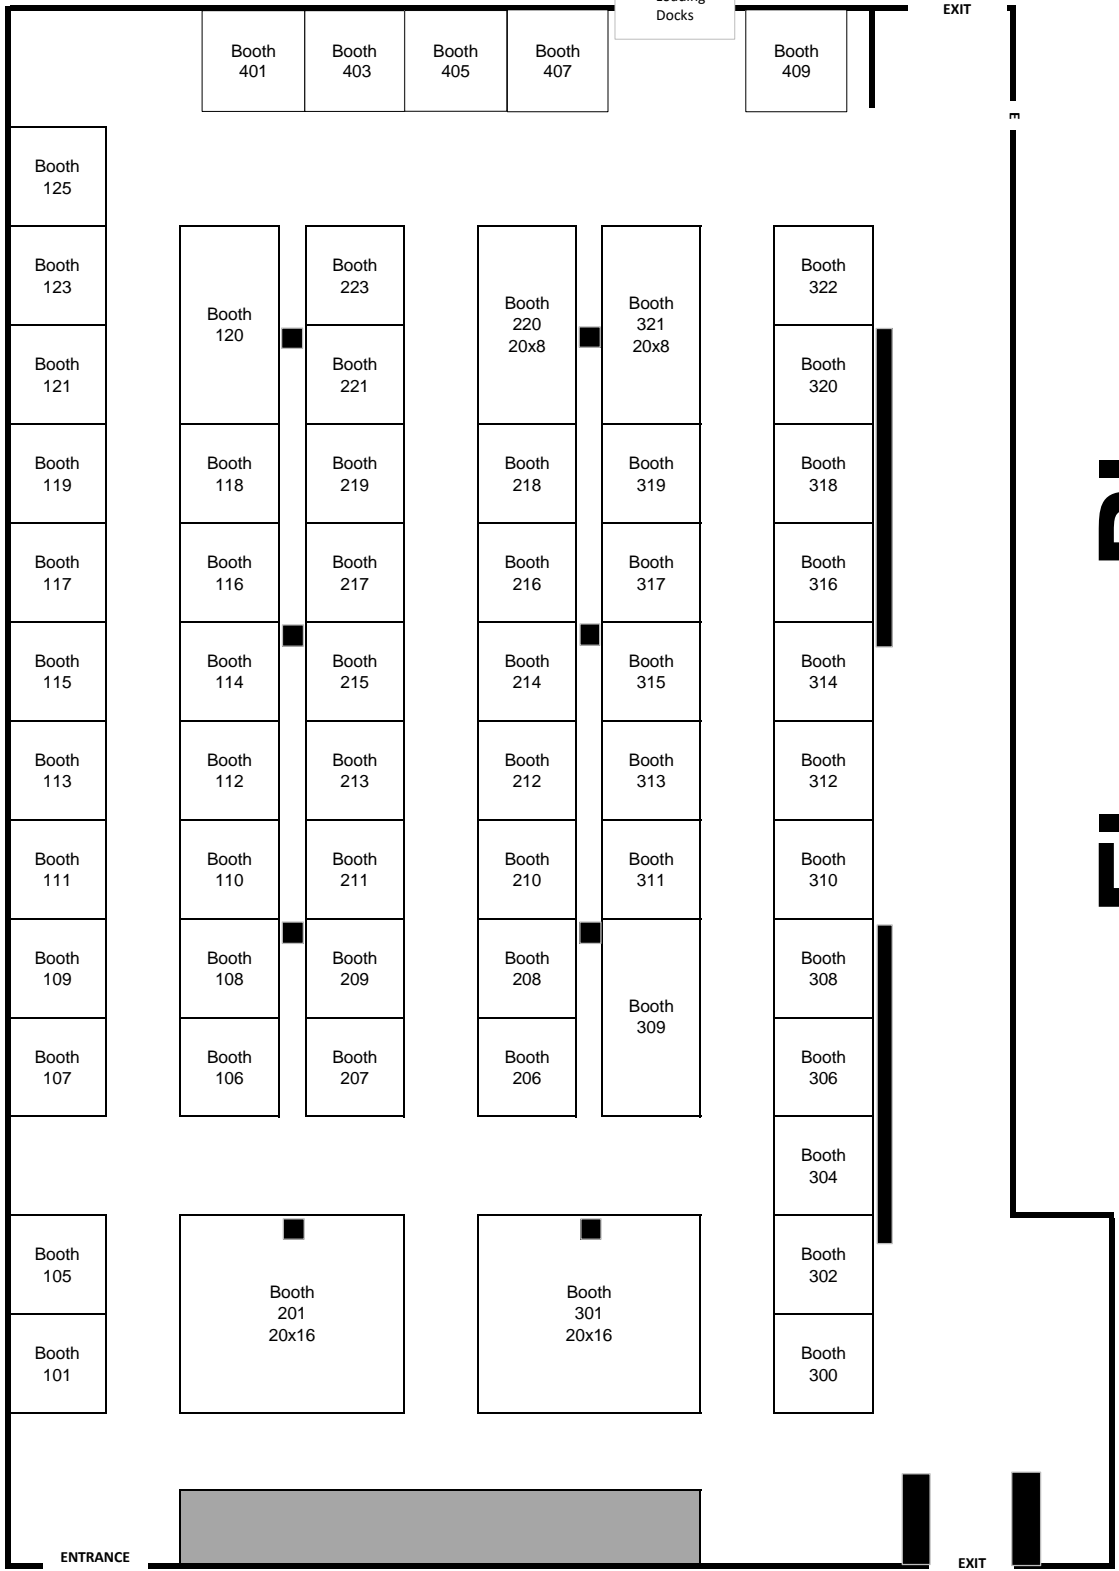

Glass Expo Midwest 2018

November 8-9, 2018

JW Marriott Indianapolis, Indiana

* Loading Docks

Floor Plan

(Subject to change)

Registration

Booth Space:

Booths are 10' W x 8' D

Larger booths are marked with dimensions.

■ Pillars ■ Floor to Ceiling Concrete Wall

Freight Restrictions:

*Freight cannot be larger than 7'W x 22'-11"L x 7'H or weigh more than 16,000 lbs.