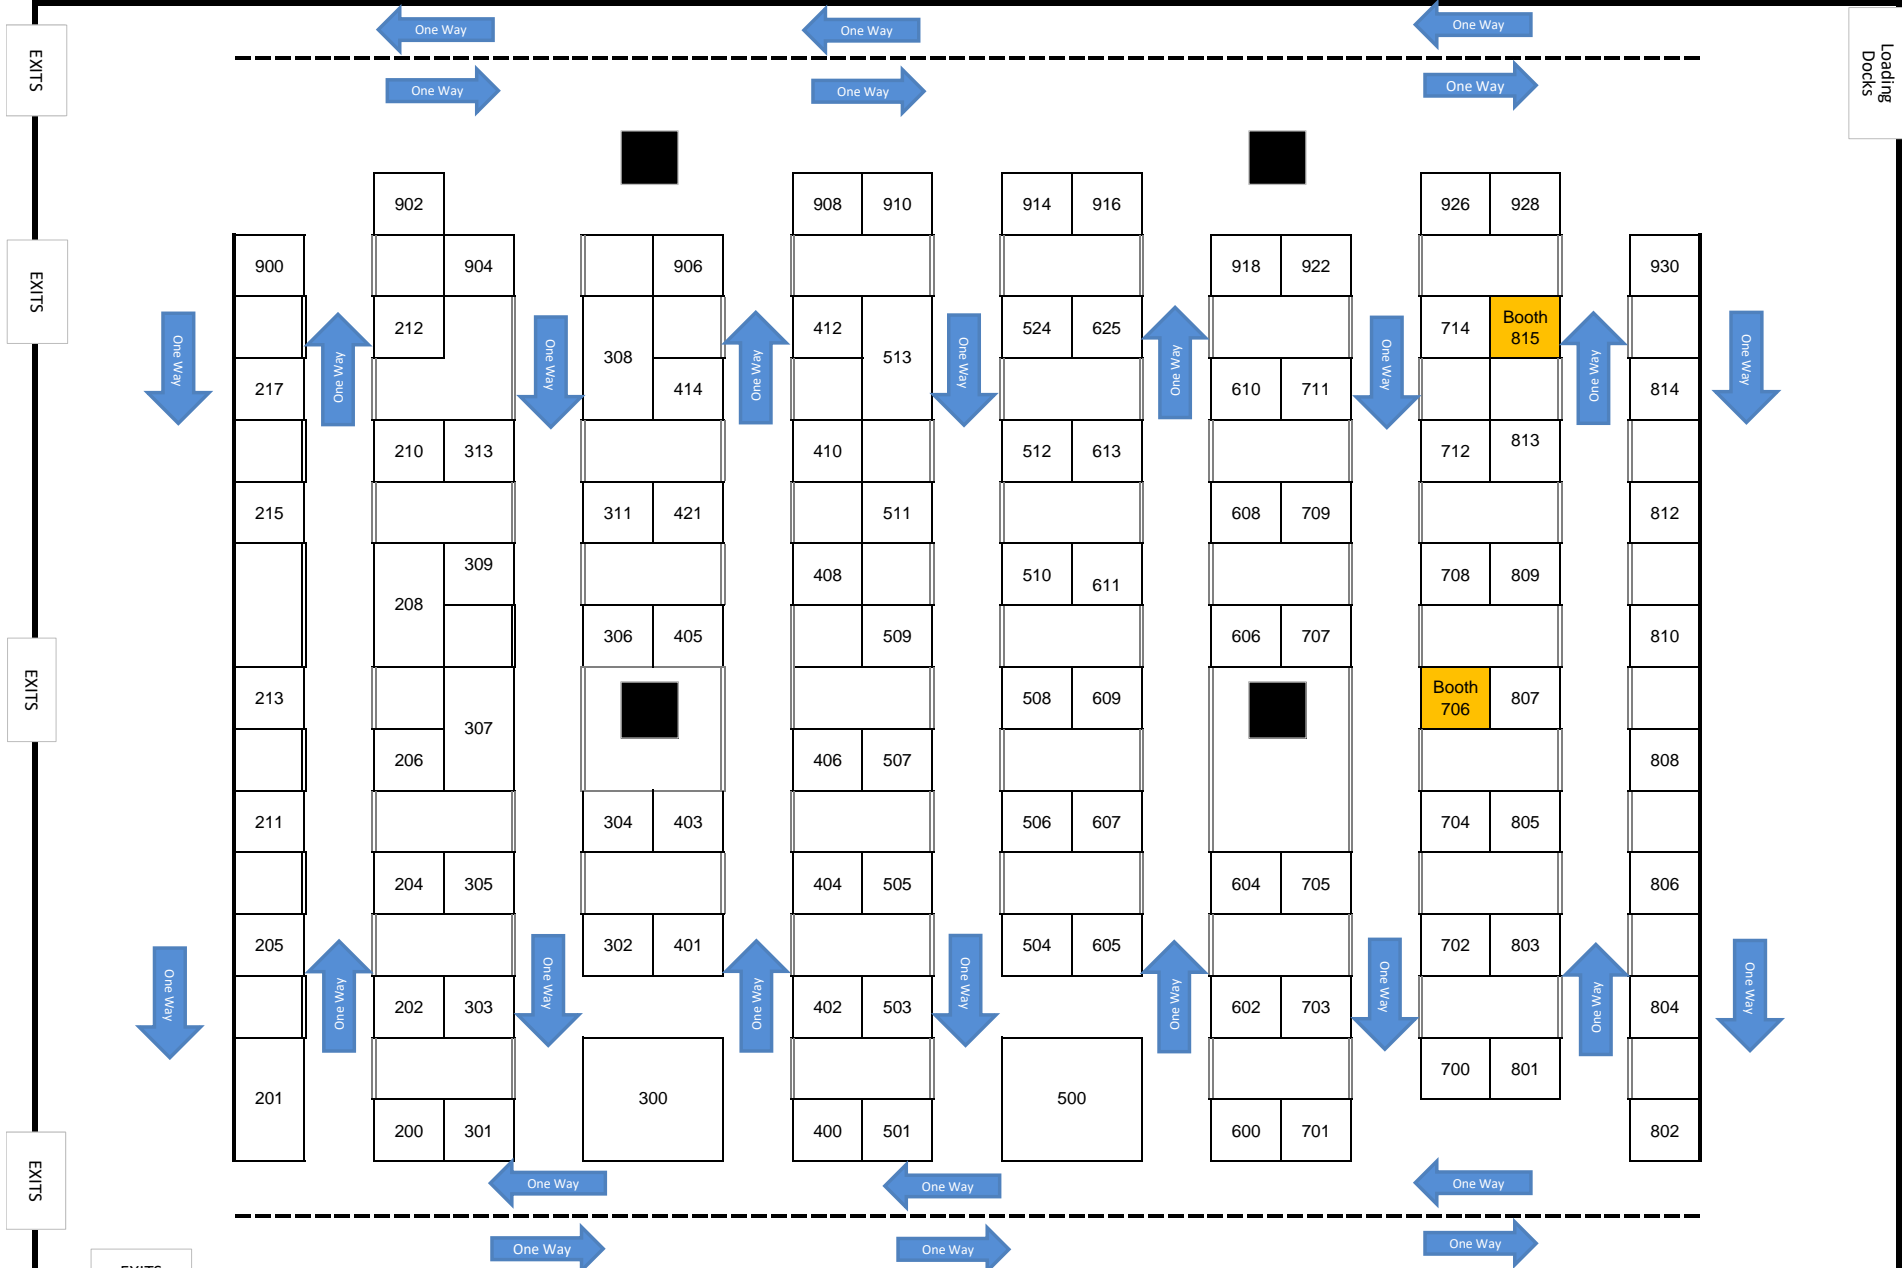

Please note that the floor plan is not to scale

EXITS

Loading Docks

Registration

ENTRANCE

**Booth Space**

Larger booths are marked with dimensions.

Booths are 10' W x 10' D

Available Booth Space

BAR

■ Pillars

|| Social Distancing 3' Pipe & Drape No Entry ||

## Exhibitor Lists